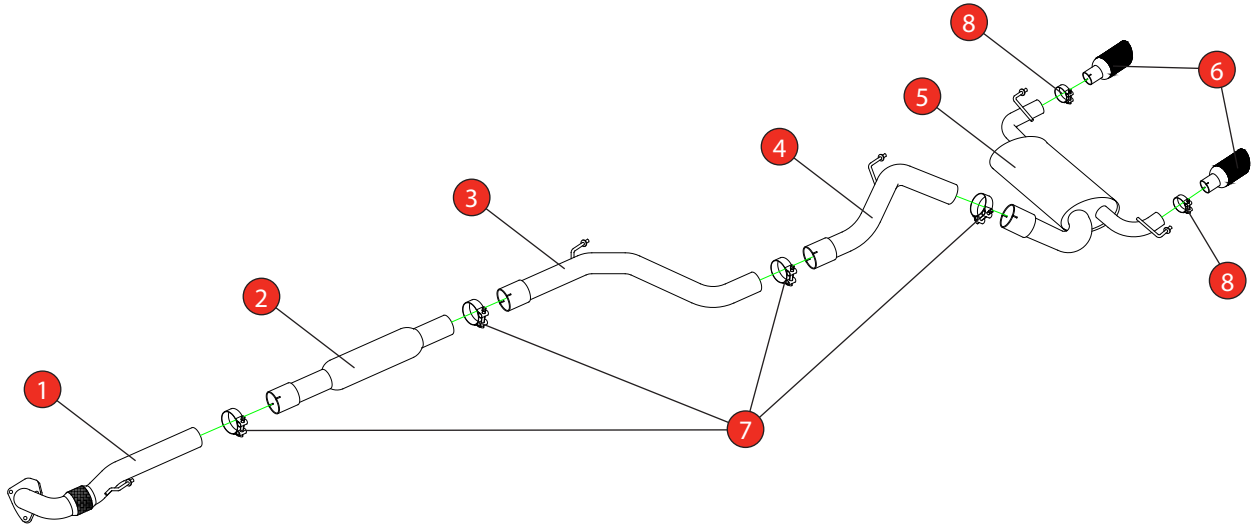

Car	Vauxhall Corsa 'E'VXR	Part No.	SVX064CF
Year	2015-2018	Fit Kits	258FK
Notes	Where not supplied use original fittings.	Features	Pipe Diameter:- 76mm / 3"

Estimated Fitting Time: 60 Minutes

NO.	PART NO.	DESCRIPTION	QTY
1	850GM	Front Flex Pipe	1
2	852GM	Resonated Centre Section	1
3	853GM	Link Pipe	1
4	854GM	Rear Link Pipe	1
5	855GM	Rear Silencer	1
6	Z023.10159	Carbon Fibre Ø100mm Ascari Trim	2
Fit Kit			
7	Z016.10062	79.2mm Heavy Duty Clamp	4
8	Z016.10064	65.9mm Heavy Duty Clamp	2

E-MARK	N/A
DATE	13/08/20
ISSUE	00
AUTHORISED	M.Ydlibi

NOTE: ENSURE SCORPION SYSTEM IS CLEAR OF MOVING PARTS AND ALL ORIGINAL FUNCTIONS WORK CORRECTLY.

STAY CONNECTED TO RED POWER.